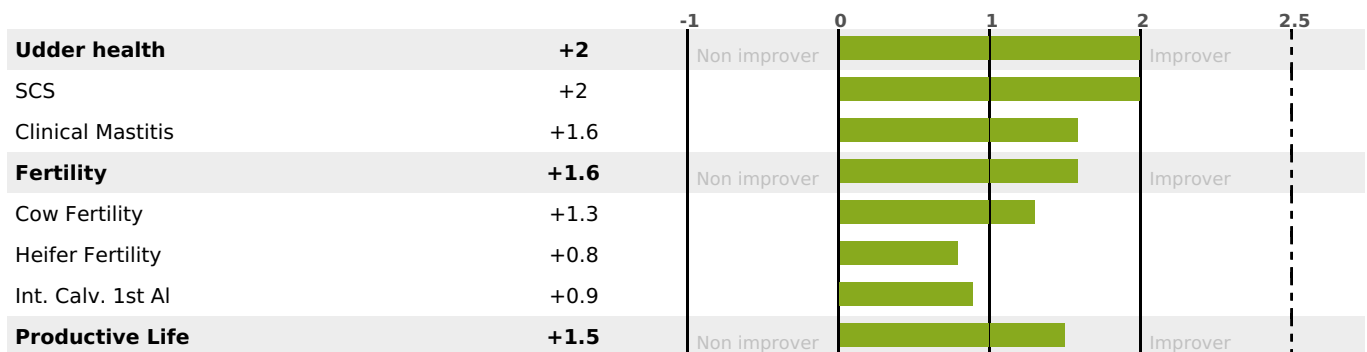

HEALTH & REPRODUCTION